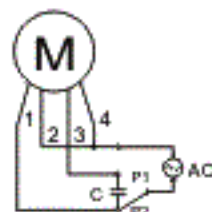

■ Wire connecting

Voltage wire	24V	110V	220V
1	Red	Yellow	Black
2	Black	Red	Yellow
3	Yellow	Black	Red
4	Black	Red	Yellow

* Above are basic wire colors.
customization also welcome.

■ Specification

ITEM	参数		
Rated Voltage (V)	24	110	220
Rated Frequency (Hz)	50/60		
Input Power (W)	2.5-7		
Input Current (A)	<0.2	<0.05	<0.023
Output Power (W)	1.2		
Noise (db)	<45		
Rotate direction	CW / CCW / Bi-directional		

■ Safety

ITEM	DATA
Insulation resistance	DC500V 100M Ohms
Insulation str.	AC1500V 50Hz/min(220V motor)
Insulation class	E(105° C)/B(130° C)
Environment	Temp:-10° C~+40° C / Humidity:<85
Protection	Impedance
Certification	RoHS CE CCC

■ Speed&Torque

Speed (RPM)	Working style	1.04	1.5	2	2.5	4	4.8	5	5.8	9	15	25	30	45	60	75
Torque (kgf.cm / lb-in)	S1 continuous	45/39	30/26	22/19	18/15.7	11/9.6	9.4/8.2	9/7.8	7.6/6.6	5/4.35	3/2.6	1.8/1.57	1.5/1.3	1/0.87	0.75	0.6
	S2 15 minutes	60/52	40/34.8	30/26	24/20.9	15/13	12.5/10.9	12/10.4	10/8.7	6.5/5.7	4/3.5	2.4/2.1	2/1.74	1.3/1.13	1/0.87	0.8/0.7
	S2 5 minutes	70/60.9	46/40	35/30.5	28/24.4	17.5/15.2	14.5/12.6	14/12.2	12/10.4	7.8/6.8	4.6/4	2.8/2.43	2.3/2	1.5/1.3	1.2/1.04	1.0/0.87

www.MuGUL.com